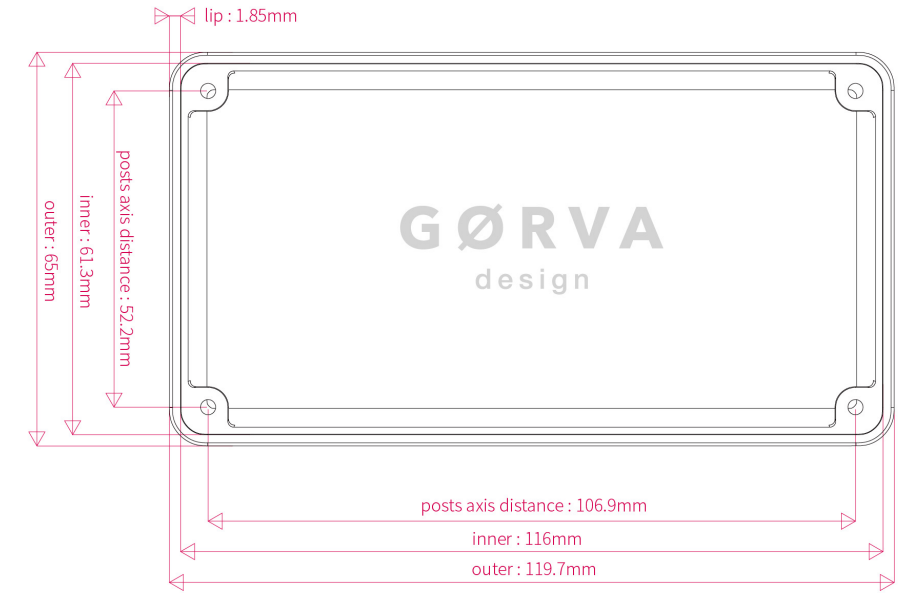

C65

ENCLOSURE BASE

LID

Screw

M3 x 8 4pcs