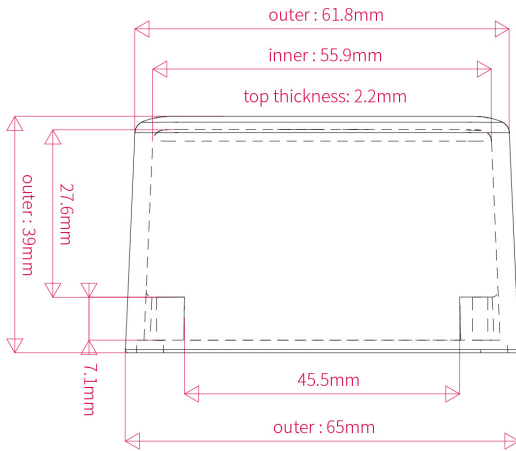

C65

ENCLOSURE BASE

LID

Screw

M3 x 8 4pcs