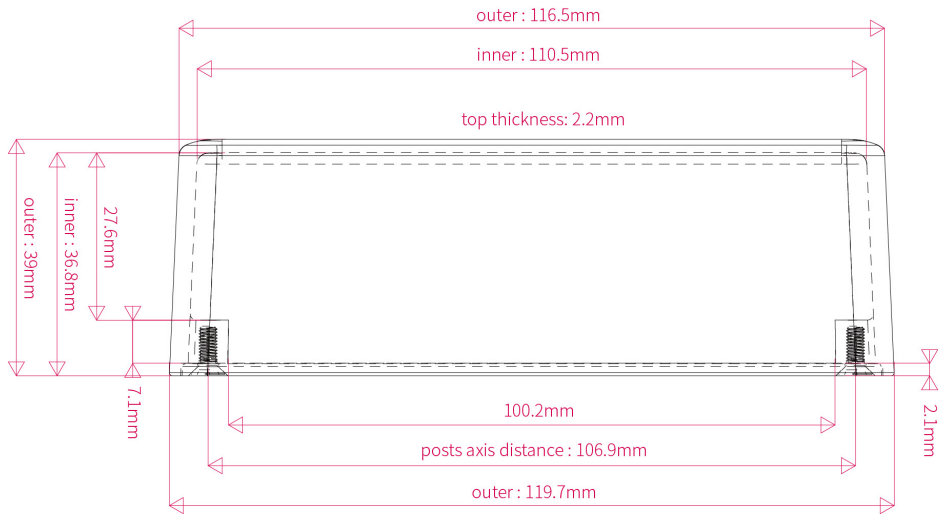

C65

ENCLOSURE BASE

LID

Screw

M3 x 8 4pcs