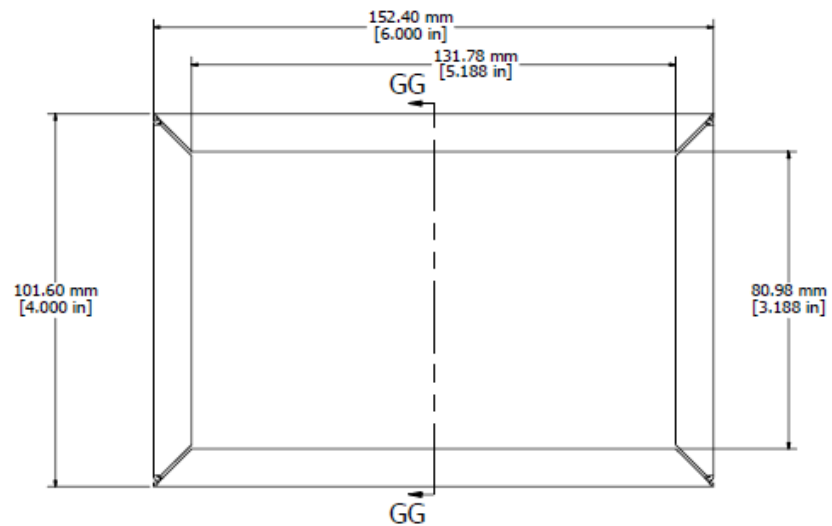

1434-8 - VIEW FROM TOP (SOLD SEPERATELY)

1444-8 - VIEW FROM TOP (SOLD SEPERATELY)

SECTION GG-GG

MATERIAL- 0.040" UNPAINTED ALUMINUM - ALL PARTS SOLD SEPERATELY
- CHASIS - 1444-8
- COVER - 1434-8
- 6 SCREWS (6-32 x 1/4 SHEET METAL SCREWS) - 1421J6