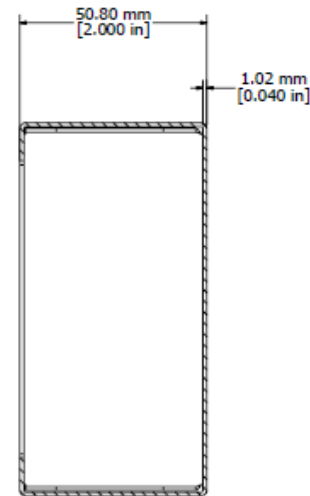

1434-8 - VIEW FROM TOP (SOLD SEPERATELY)

1444-8 - VIEW FROM TOP (SOLD SEPERATELY)

SECTION GG-GG

MATERIAL- 0.040" UNPAINTED ALUMINUM - ALL PARTS SOLD SEPERATELY
- CHASIS - 1444-8
- COVER - 1434-8
- 6 SCREWS (6-32 x 1/4 SHEET METAL SCREWS) - 1421J6