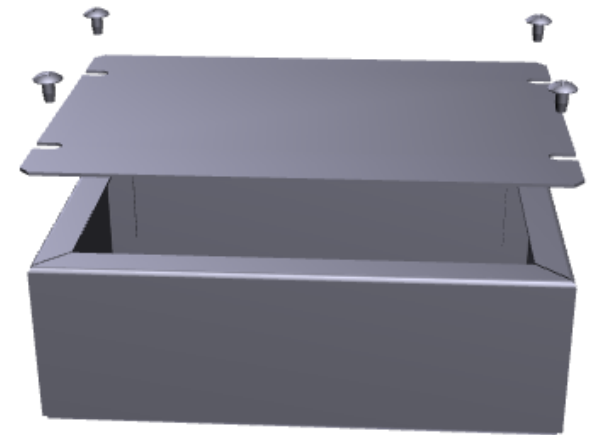

1434-8 - VIEW FROM TOP (SOLD SEPERATELY)

1444-8 - VIEW FROM TOP (SOLD SEPERATELY)

SECTION GG-GG

MATERIAL- 0.040" UNPAINTED ALUMINUM - ALL PARTS SOLD SEPERATELY
- CHASIS - 1444-8
- COVER - 1434-8
- 6 SCREWS (6-32 x 1/4 SHEET METAL SCREWS) - 1421J6