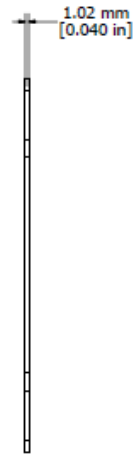

1434-8 - VIEW FROM TOP (SOLD SEPERATELY)

1444-8 - VIEW FROM TOP (SOLD SEPERATELY)

SECTION GG-GG

MATERIAL- 0.040" UNPAINTED ALUMINUM - ALL PARTS SOLD SEPERATELY
- CHASIS - 1444-8
- COVER - 1434-8
- 6 SCREWS (6-32 x 1/4 SHEET METAL SCREWS) - 1421J6