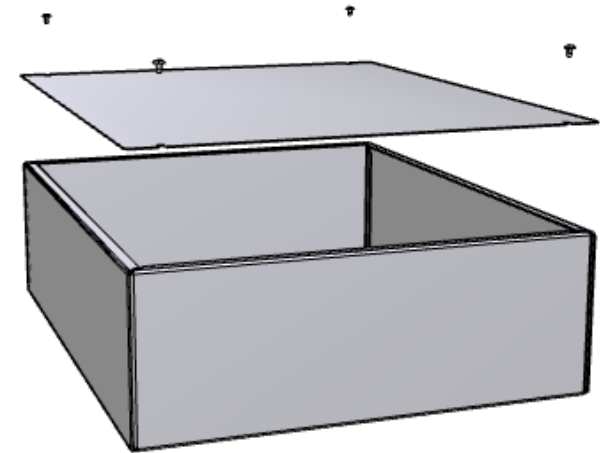

1431-38 OR 1431-38BK3 - VIEW FROM TOP (SOLD SEPERATELY)

1441-42 OR 1441-42BK3 - VIEW FROM TOP (SOLD SEPERATELY)

SECTION SS-SS

- CHASIS - 0.048" 18 GAUGE STEEL - ASA 61 GREY - 1441-42
- COVER - 0.036" 20 GAUGE STEEL - ASA 61 GREY - 1431-38
- CHASIS - 0.048" 18 GAUGE STEEL - BLACK - 1441-42BK3
- COVER - 0.036" 20 GAUGE STEEL - BLACK - 1431-38BK3
- SCREWS (6-32 x 1/4 SHEET METAL SCREWS) (SOLD SEPERATELY) - 1421J6