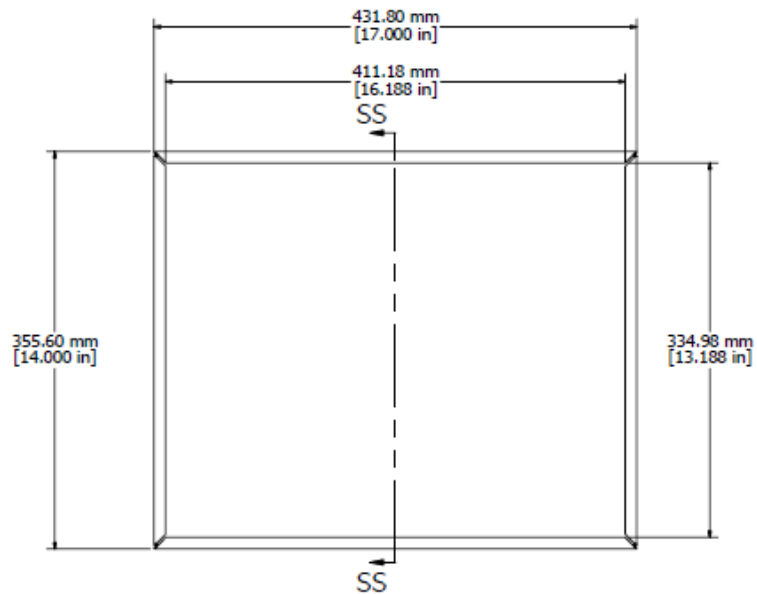

1431-38 OR 1431-38BK3 - VIEW FROM TOP (SOLD SEPERATELY)

1441-42 OR 1441-42BK3 - VIEW FROM TOP (SOLD SEPERATELY)

SECTION SS-SS

- CHASIS - 0.048" 18 GAUGE STEEL - ASA 61 GREY - 1441-42
- COVER - 0.036" 20 GAUGE STEEL - ASA 61 GREY - 1431-38
- CHASIS - 0.048" 18 GAUGE STEEL - BLACK - 1441-42BK3
- COVER - 0.036" 20 GAUGE STEEL - BLACK - 1431-38BK3
- SCREWS (6-32 x 1/4 SHEET METAL SCREWS) (SOLD SEPERATELY) - 1421J6