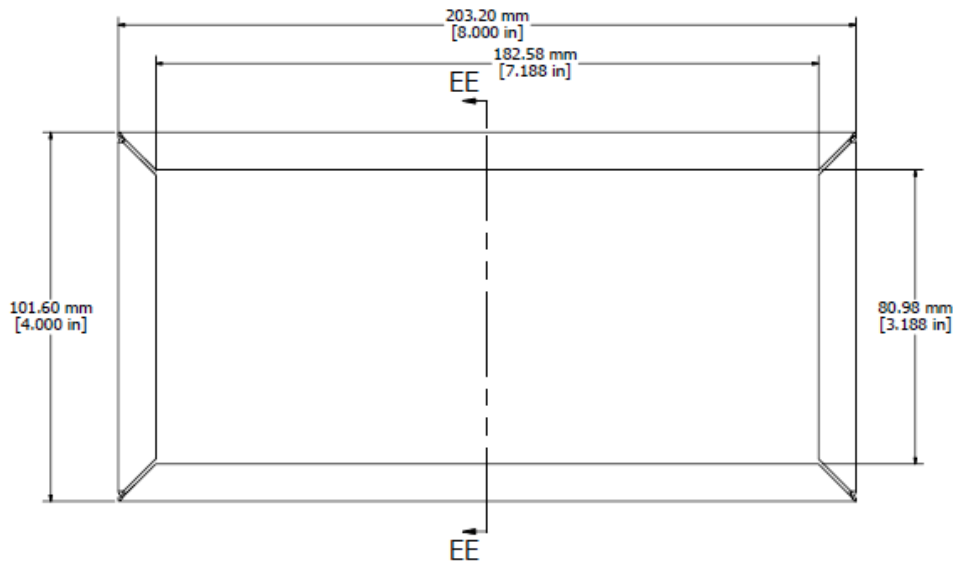

1431-10 OR 1431-10BK3 - VIEW FROM TOP (SOLD SEPERATELY)

1441-10 OR 1441-10BK3 - VIEW FROM TOP (SOLD SEPERATELY)

SECTION EE-EE

- CHASIS - 0.036" 20 GAUGE STEEL - ASA 61 GREY - 1441-10
- COVER - 0.036" 20 GAUGE STEEL - ASA 61 GREY - 1431-10
- CHASIS - 0.036" 20 GAUGE STEEL - BLACK - 1441-10BK3
- COVER - 0.036" 20 GAUGE STEEL - BLACK - 1431-10BK3
- SCREWS (6-32 x 1/4 SHEET METAL SCREWS) (SOLD SEPERATELY) - 1421J6