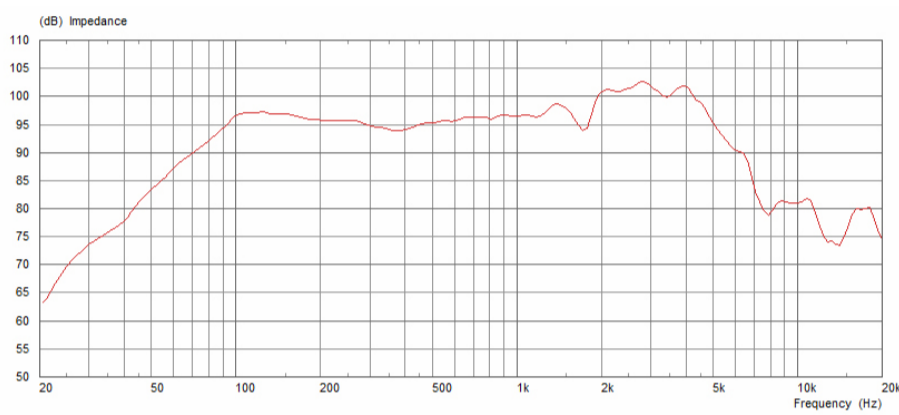

Ten 30

Rich and expressive the Ten 30 is a 10 inch guitar speaker that combines warm lows with a vocal mid-range and an articulate top end. The clean sound is open and revealing; push hard and you're rewarded with full-blooded Celestion grind.

8 Frequency Response

General Specifications

Nominal Diameter	10in/254mm
Power Rating	30W
Nominal Impedance	8 or 16
Sensitivity	95dB
Frequency Range	85-5000Hz
Resonance frequency Fs	93.9Hz
DC resistance, Re	6
Voice coil diameter (mm)	31mm
Voice coil diameter (in)	1.25in
Chassis Type	Pressed steel
Magnet Type	Ceramic
Magnet Weight	13oz/0.37kg
Voice coil material	Round copper

Mounting Information

Diameter	10.1in./256mm
Magnet structure diameter	3.8in/96mm
Mounting slot dimensions	0.24 x 35in/ 6 x 9mm
Mounting slot PCD	9.6/245mm
Number of mounting slots	8
Overall Depth	3.8/96mm
Cut-out diameter	9.0in/229mm
Unit Weight	3.5lb/1.6kg