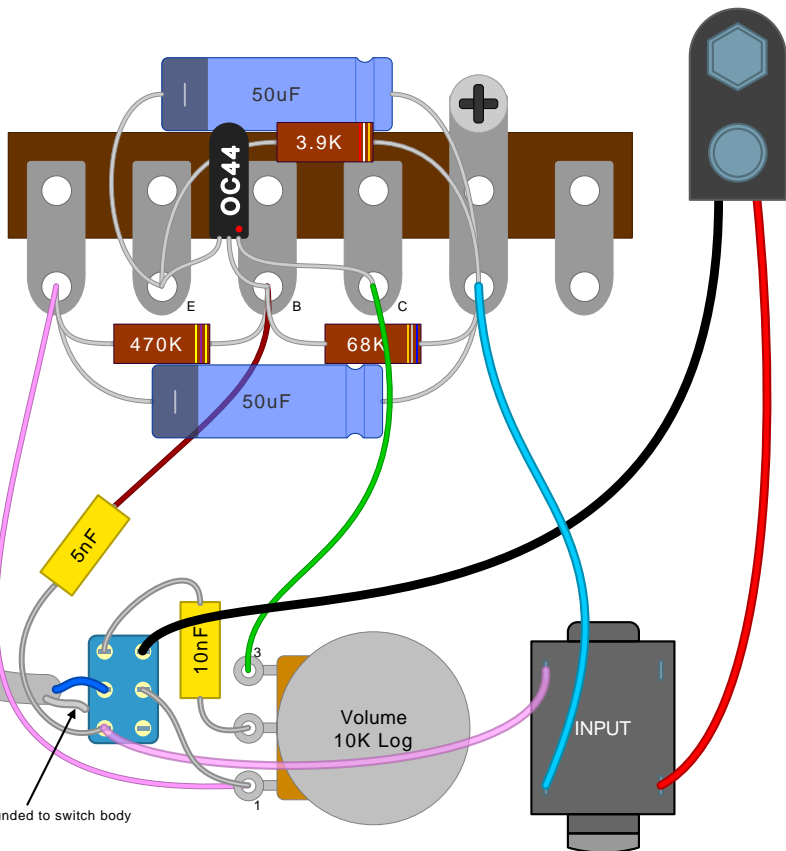

OUTPUT CABLE

Sleeve grounded to switch body

**Dallas Rangemaster
Original terminal strip layout**